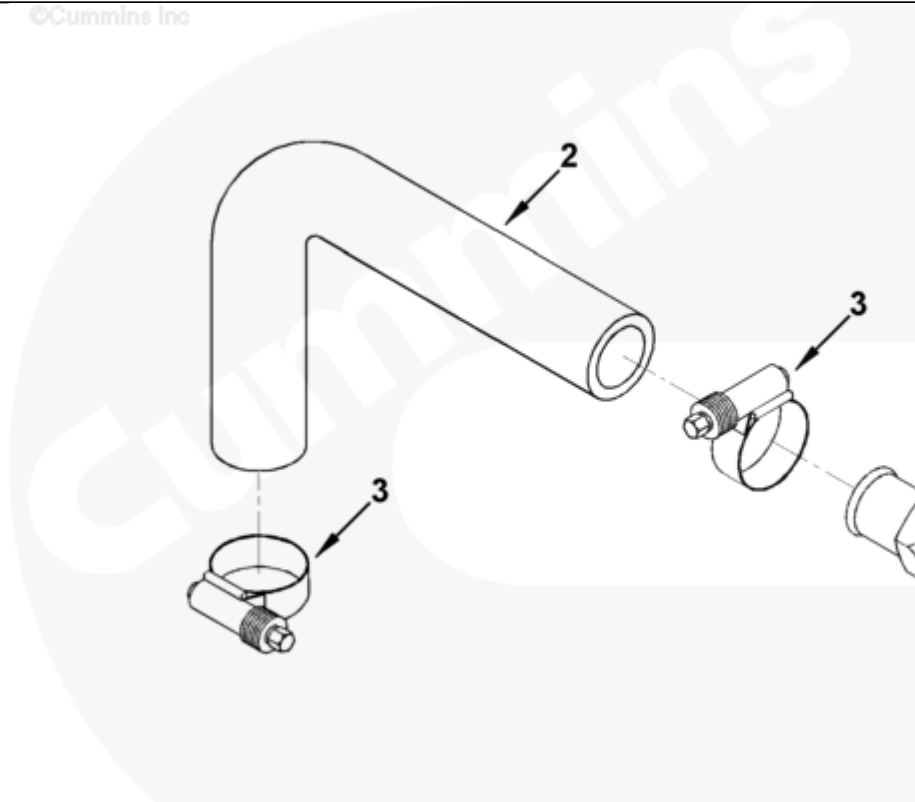

©Cummins Inc

tb957gm

SMALL | MEDIUM | LARGE

Cart	Ref No	Part Number	Part Description	Required	Remarks
View My Cart					
		TB9748-03	Turbocharger Location		Location, Turbo (CAV AC5RSM...(More)

					ALT)
					Turbo Location: Low Mount
					Rear Out
					CAV AC5RSM Alternator:
					Without
<input type="checkbox"/>	1	<a href="#">215921</a>	Plain Hose Coupling	1	3/4 NPTF X 1 in
<input type="checkbox"/>	2	<a href="#">3897789</a>	Elbow Hose	1	
<input type="checkbox"/>	3	<a href="#">3922844</a>	Hose Clamp	2	